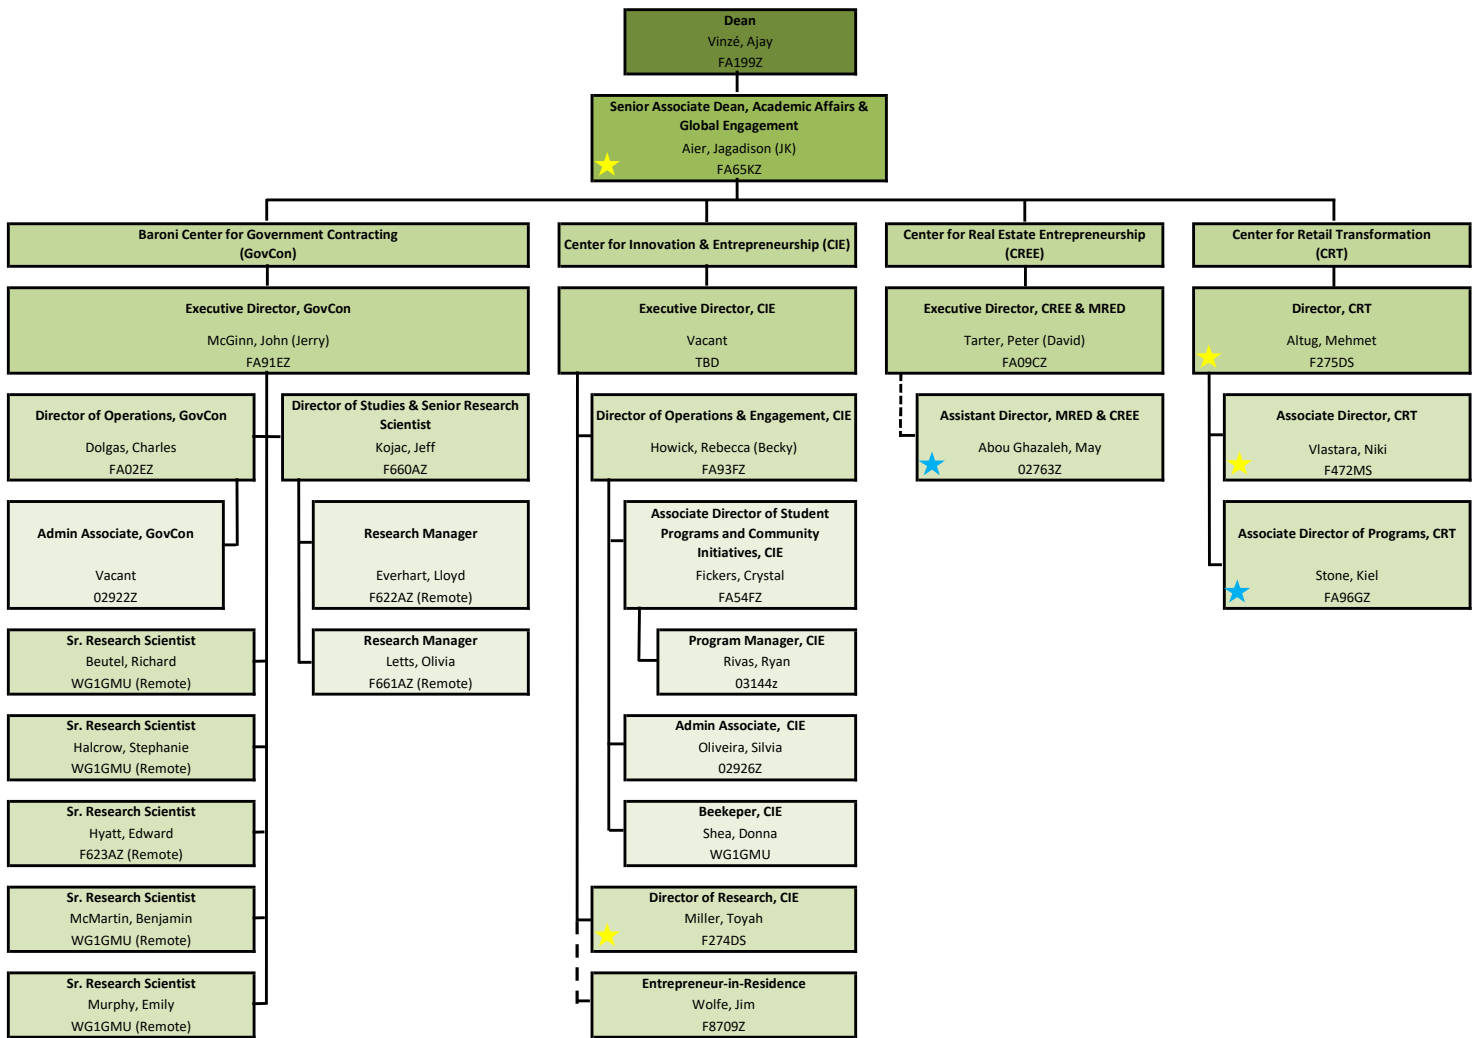

Yellow Star = Has an administrative assignment
 Blue Star = Has another supervisor
 Purple Star = Joint assignment with another unit

Costello College of Business - Administration

Yellow Star = Has an administrative assignment
 Blue Star = Has another supervisor
 Purple Star = Joint assignment with another unit

Costello College - Academic Programs & Student Services

Yellow Star = Has an administrative assignment
 Blue Star = Has another supervisor
 Purple Star = Joint assignment with another unit

Costello College of Business - Academic Programs and Student Services

Yellow Star = Has an administrative assignment
 Blue Star = Has another supervisor
 Purple Star = Joint assignment with another unit

Costello College of Business - Centers

**Costello College of Business - Faculty
(ACCT & FNAN Areas)**

Yellow Star = Has an administrative assignment
 Blue Star = Has another supervisor
 Purple Star = Joint assignment with another unit
 Faculty with Instructional in front of their title are term.

**Costello College of Business - Faculty
(FNDN & ISOM Areas)**