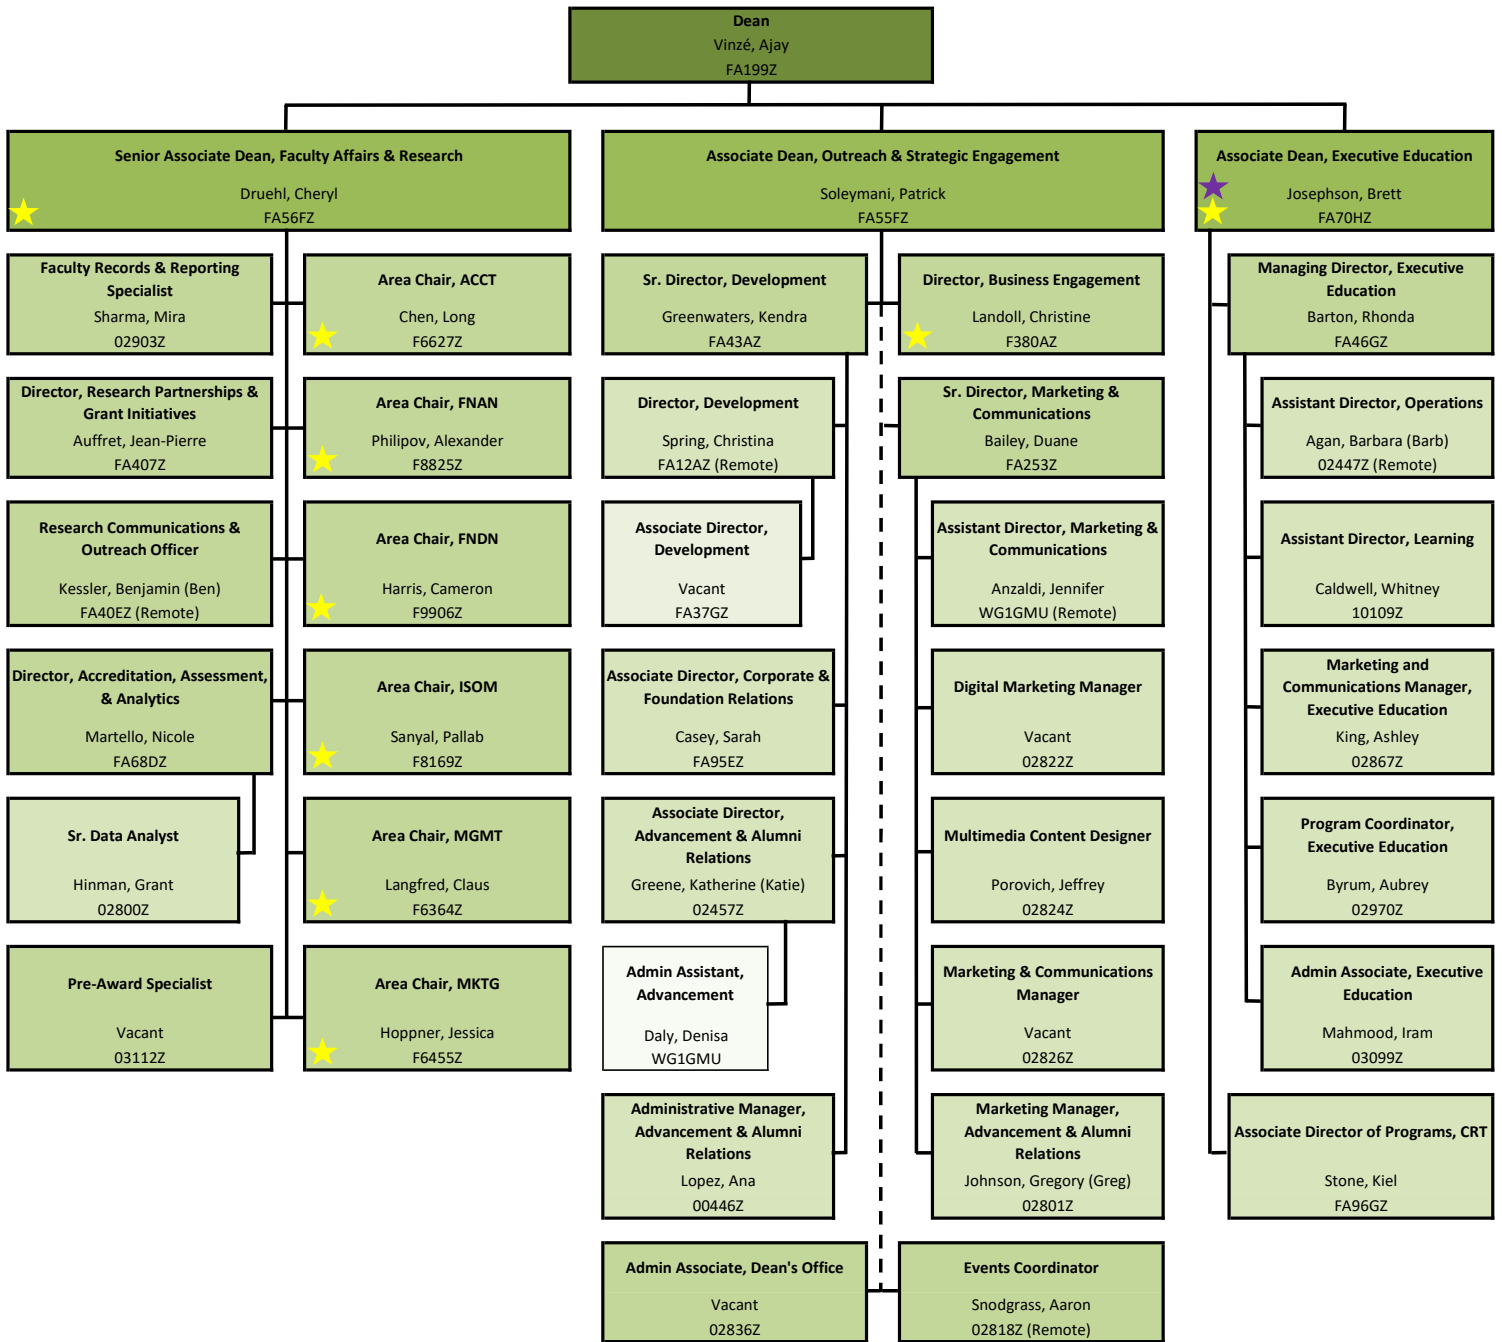

Costello College of Business

Yellow Star = Has an administrative assignment
 Blue Star = Has another supervisor
 Purple Star = Joint assignment with another unit

Costello College of Business - Administration

Yellow Star = Has an administrative assignment
 Blue Star = Has another supervisor
 Purple Star = Joint assignment with another unit

Costello College of Business - Administration

Yellow Star = Has an administrative assignment
 Blue Star = Has another supervisor
 Purple Star = Joint assignment with another unit

Costello College - Academic Programs & Student Services

Yellow Star = Has an administrative assignment
 Blue Star = Has another supervisor
 Purple Star = Joint assignment with another unit

Costello College of Business - Academic Programs and Student Services

Yellow Star = Has an administrative assignment
 Blue Star = Has another supervisor
 Purple Star = Joint assignment with another unit

Costello College of Business - Centers

**Costello College of Business - Faculty
(ACCT & FNAN Areas)**