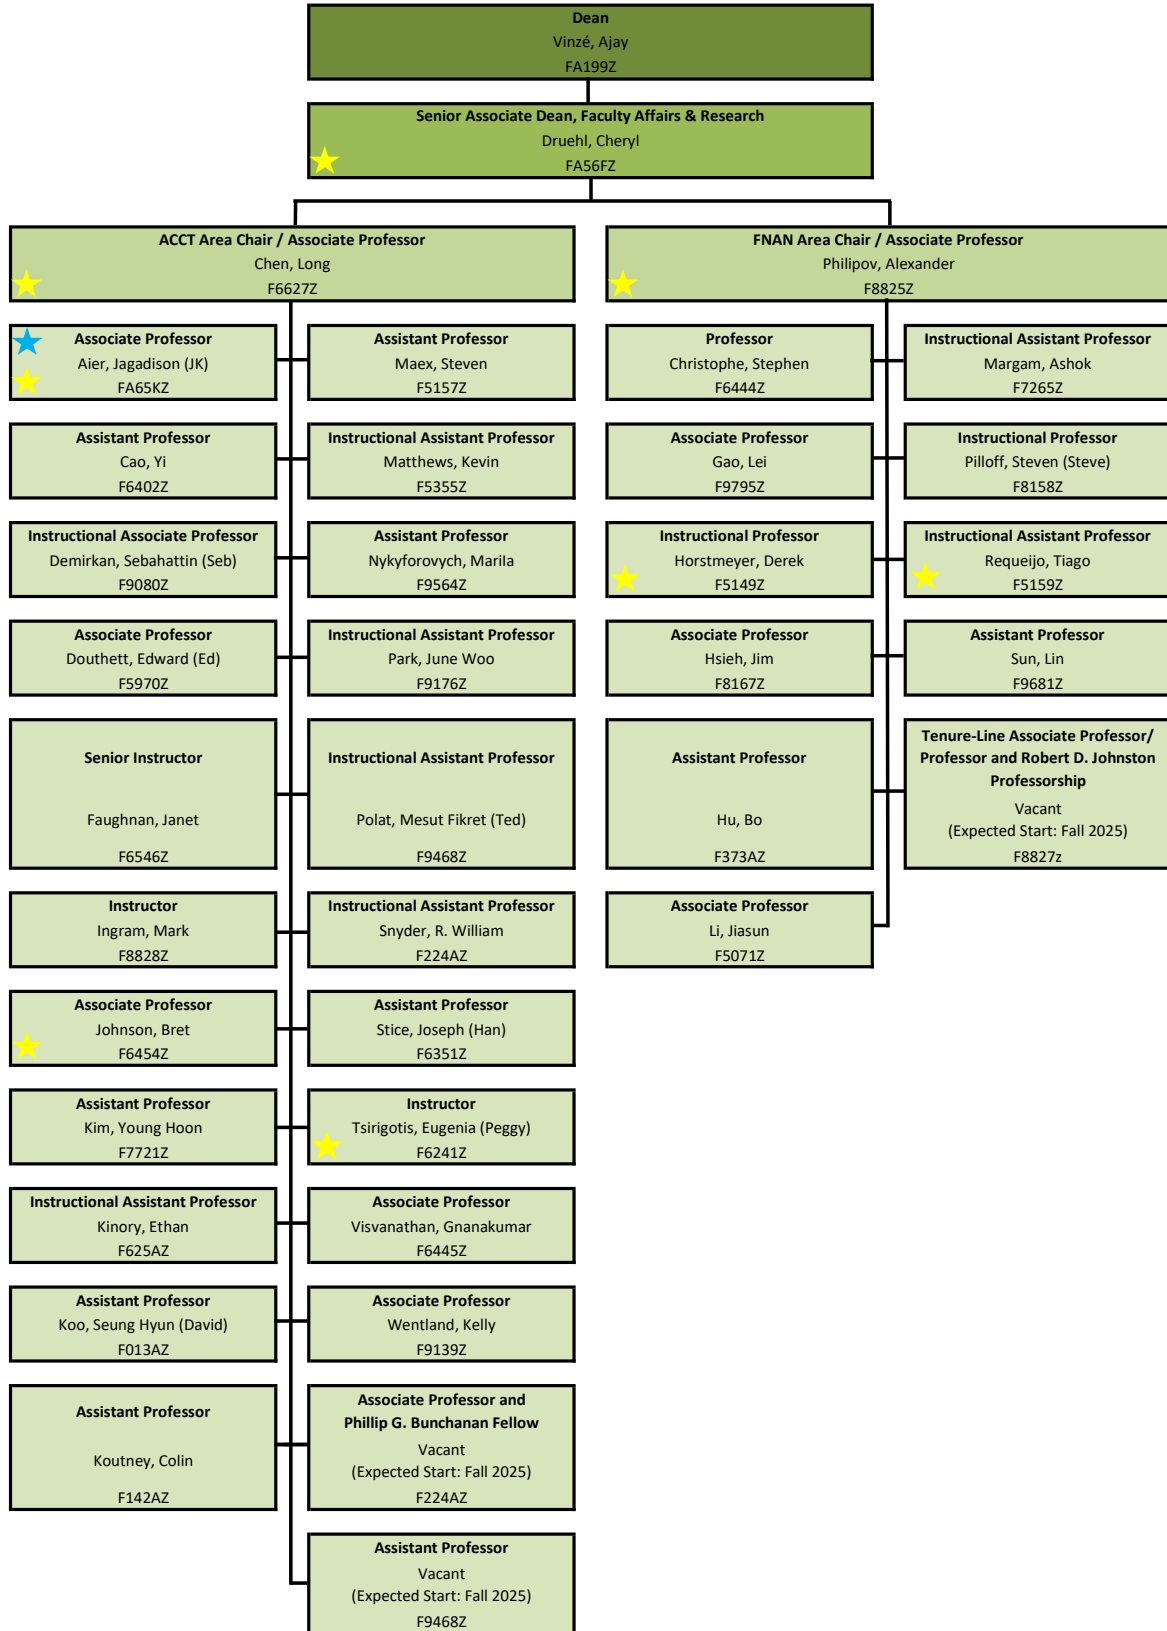

Yellow Star = Has an administrative assignment
 Blue Star = Has another supervisor
 Purple Star = Joint assignment with another unit

Costello College of Business - Administration

Yellow Star = Has an administrative assignment
 Blue Star = Has another supervisor
 Purple Star = Joint assignment with another unit

Costello College - Academic Programs & Student Services

Yellow Star = Has an administrative assignment
 Blue Star = Has another supervisor
 Purple Star = Joint assignment with another unit

Costello College of Business - Academic Programs and Student Services

Yellow Star = Has an administrative assignment
 Blue Star = Has another supervisor
 Purple Star = Joint assignment with another unit

Costello College of Business - Centers

**Costello College of Business - Faculty
(ACCT & FNAN Areas)**

Yellow Star = Has an administrative assignment
 Blue Star = Has another supervisor
 Purple Star = Joint assignment with another unit
 Faculty with Instructional in front of their title are term.

**Costello College of Business - Faculty
(FNDN & ISOM Areas)**