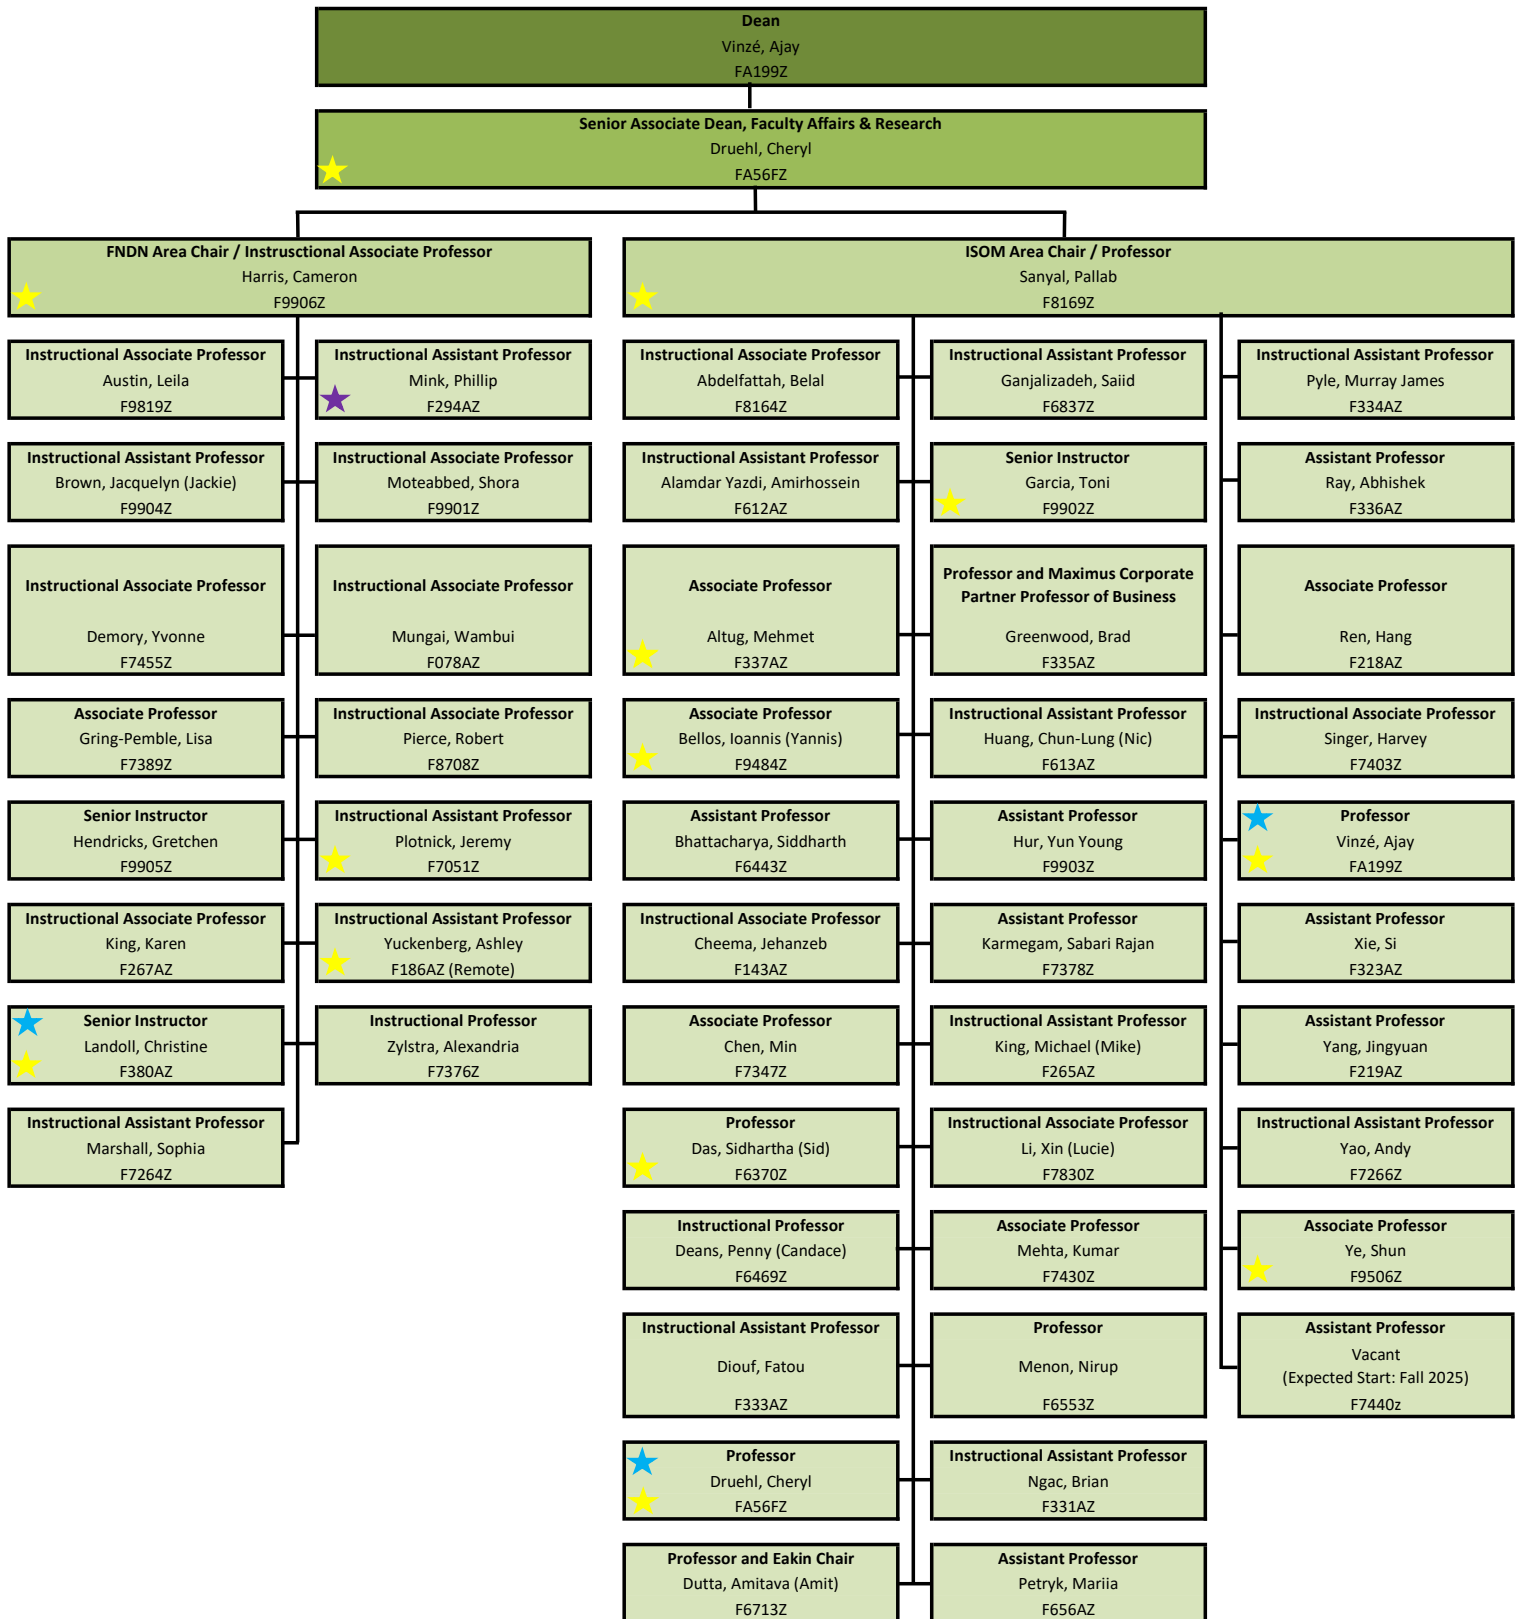

Yellow Star = Has an administrative assignment
 Blue Star = Has another supervisor
 Purple Star = Joint assignment with another unit

Costello College of Business - Administration

Yellow Star = Has an administrative assignment
 Blue Star = Has another supervisor
 Purple Star = Joint assignment with another unit

Costello College - Academic Programs & Student Services

Yellow Star = Has an administrative assignment
 Blue Star = Has another supervisor
 Purple Star = Joint assignment with another unit

Costello College of Business - Academic Programs and Student Services

Yellow Star = Has an administrative assignment
 Blue Star = Has another supervisor
 Purple Star = Joint assignment with another unit

Costello College of Business - Centers

**Costello College of Business - Faculty
(ACCT & FNAN Areas)**

Yellow Star = Has an administrative assignment
 Blue Star = Has another supervisor
 Purple Star = Joint assignment with another unit
 Faculty with Instructional in front of their title are term.

**Costello College of Business - Faculty
(FNDN & ISOM Areas)**