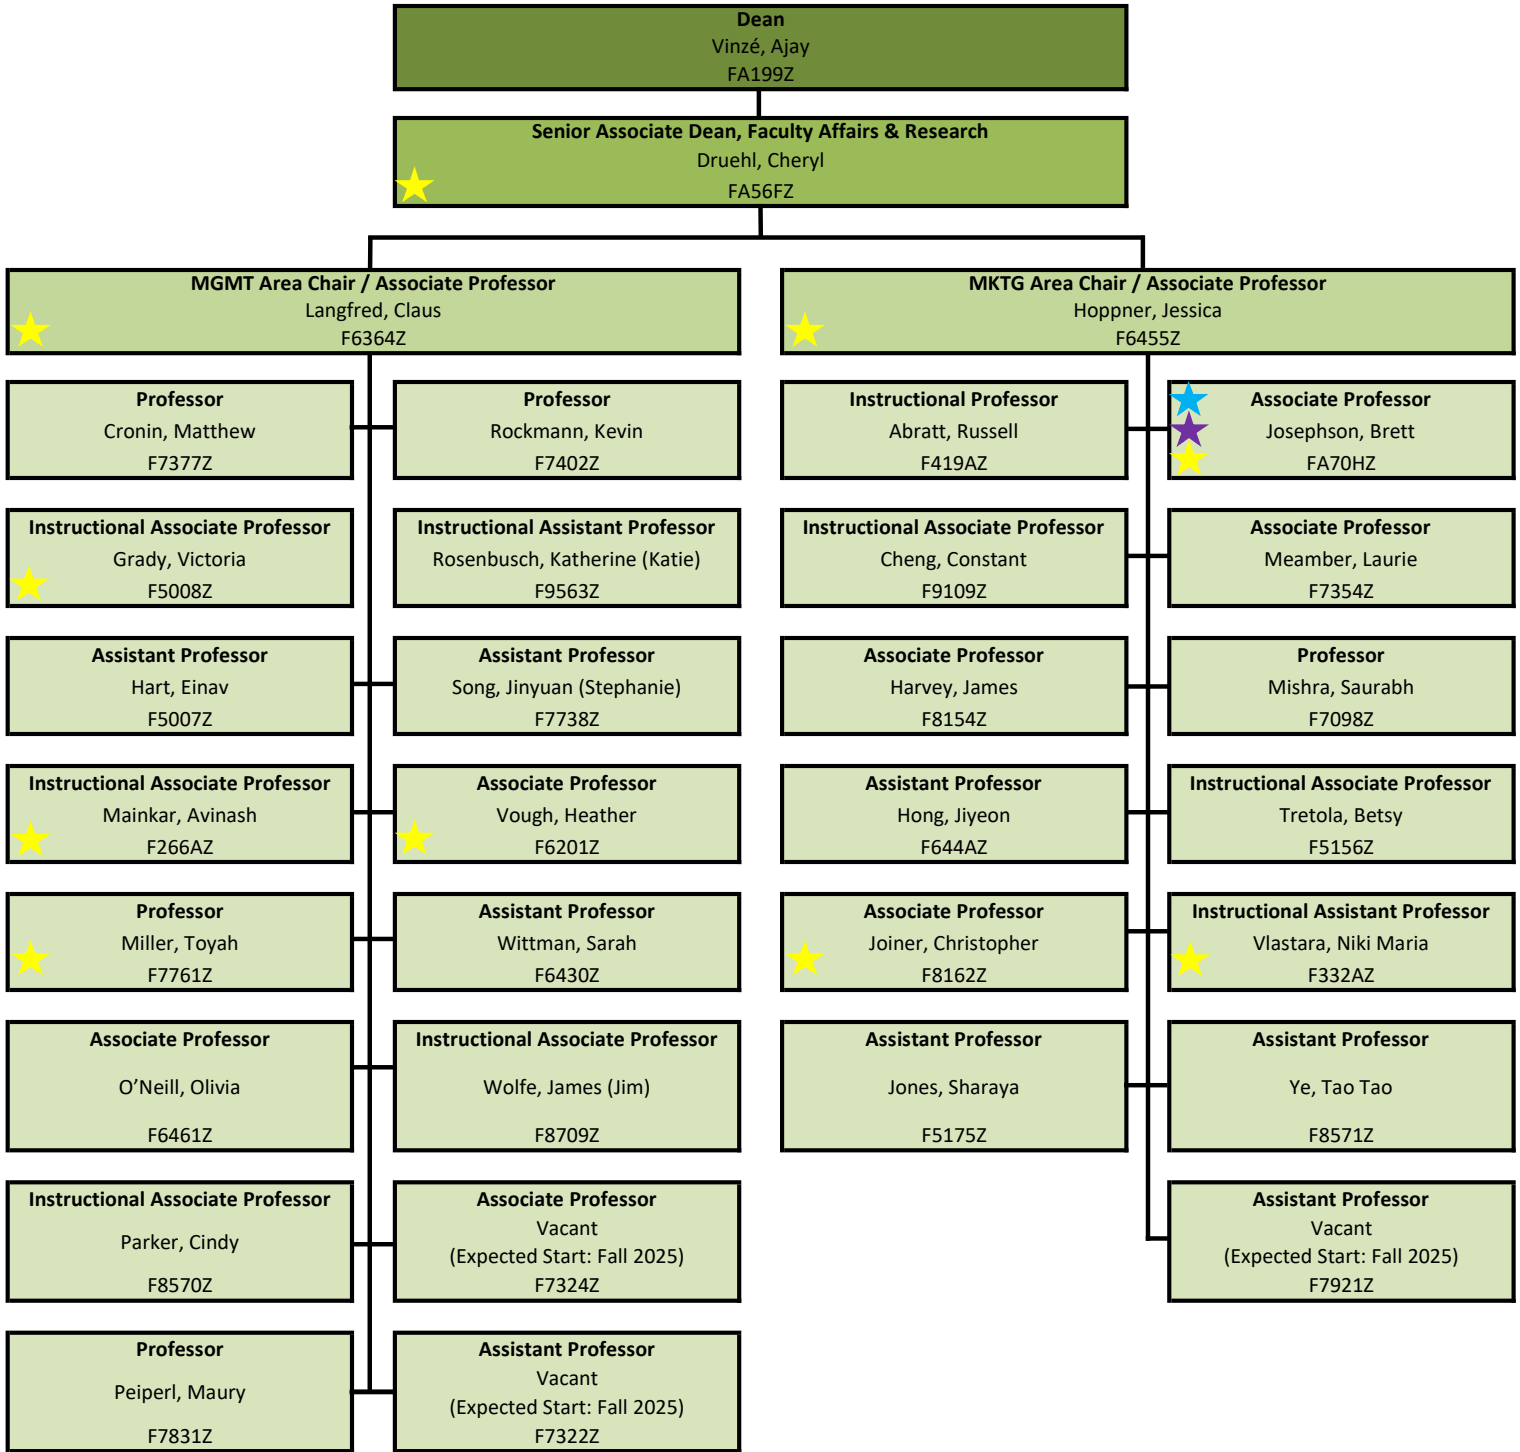

Costello College of Business - Faculty (MGMT & MKTG Areas)

Yellow Star = Has an administrative assignment
Blue Star = Has another supervisor
Purple Star = Joint assignment with another unit
Faculty with Instructional in front of their title are term.