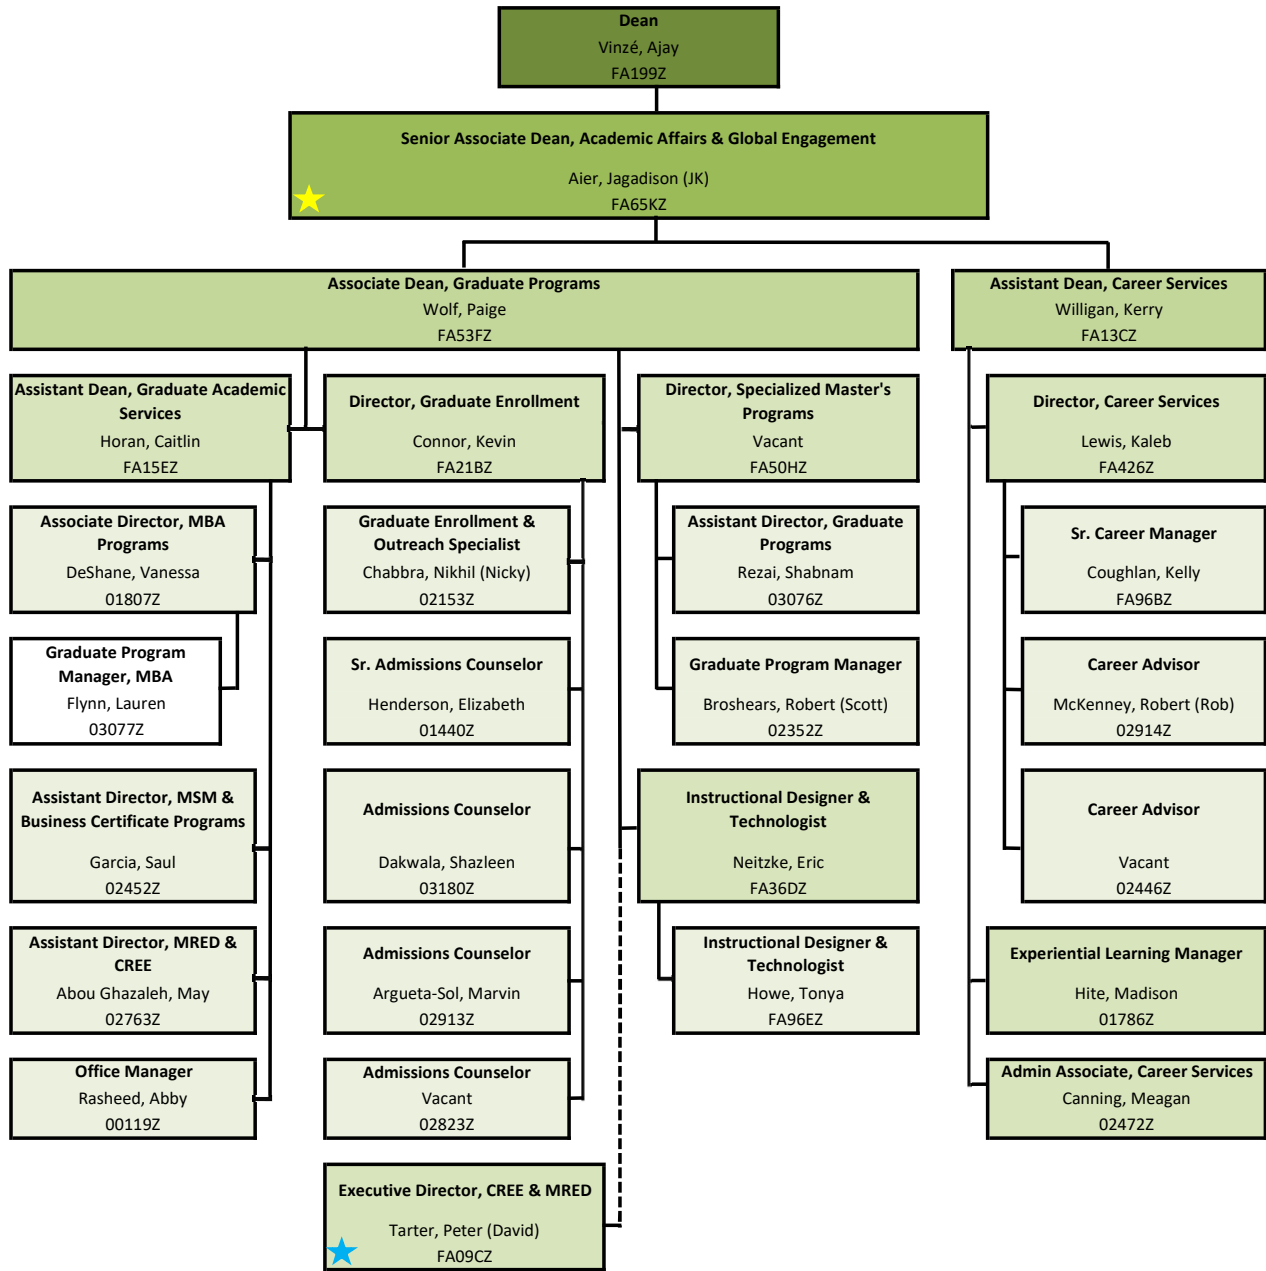

Costello College of Business

Yellow Star = Has an administrative assignment
 Blue Star = Has another supervisor
 Purple Star = Joint assignment with another unit

Costello College of Business - Administration

Yellow Star = Has an administrative assignment
 Blue Star = Has another supervisor
 Purple Star = Joint assignment with another unit

Costello College of Business - Administration

Yellow Star = Has an administrative assignment
 Blue Star = Has another supervisor
 Purple Star = Joint assignment with another unit

Costello College - Academic Programs & Student Services

Yellow Star = Has an administrative assignment
 Blue Star = Has another supervisor
 Purple Star = Joint assignment with another unit

Costello College of Business - Academic Programs and Student Services

Yellow Star = Has an administrative assignment
 Blue Star = Has another supervisor
 Purple Star = Joint assignment with another unit

Costello College of Business - Centers

**Costello College of Business - Faculty
(ACCT & FNAN Areas)**