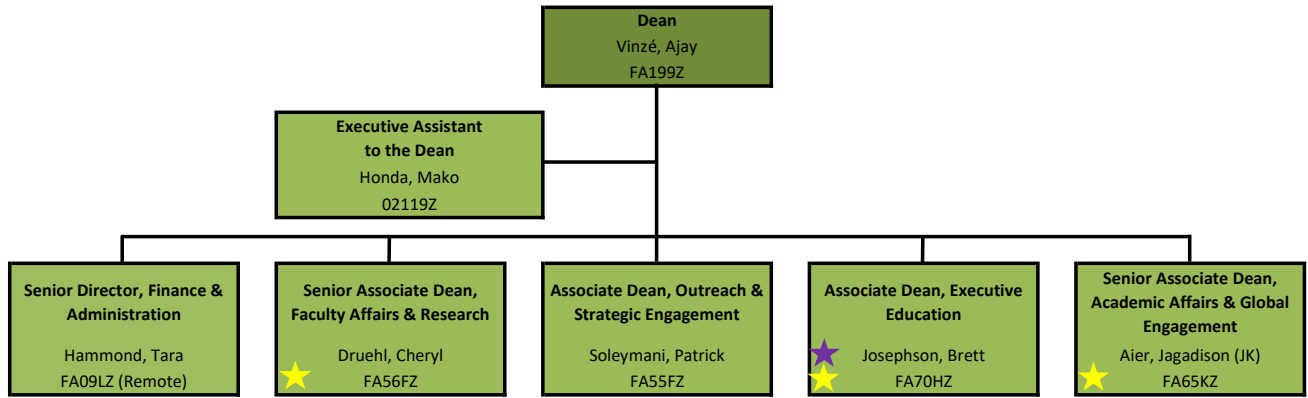

Costello College of Business

Yellow Star = Has an administrative assignment
 Blue Star = Has another supervisor
 Purple Star = Joint assignment with another unit

Costello College of Business - Administration

Yellow Star = Has an administrative assignment
 Blue Star = Has another supervisor
 Purple Star = Joint assignment with another unit

Costello College of Business - Administration

Yellow Star = Has an administrative assignment
 Blue Star = Has another supervisor
 Purple Star = Joint assignment with another unit

Costello College - Academic Programs & Student Services

Yellow Star = Has an administrative assignment
 Blue Star = Has another supervisor
 Purple Star = Joint assignment with another unit

Costello College of Business - Academic Programs and Student Services

Yellow Star = Has an administrative assignment
 Blue Star = Has another supervisor
 Purple Star = Joint assignment with another unit
 Faculty with Instructional in front of their title are term.