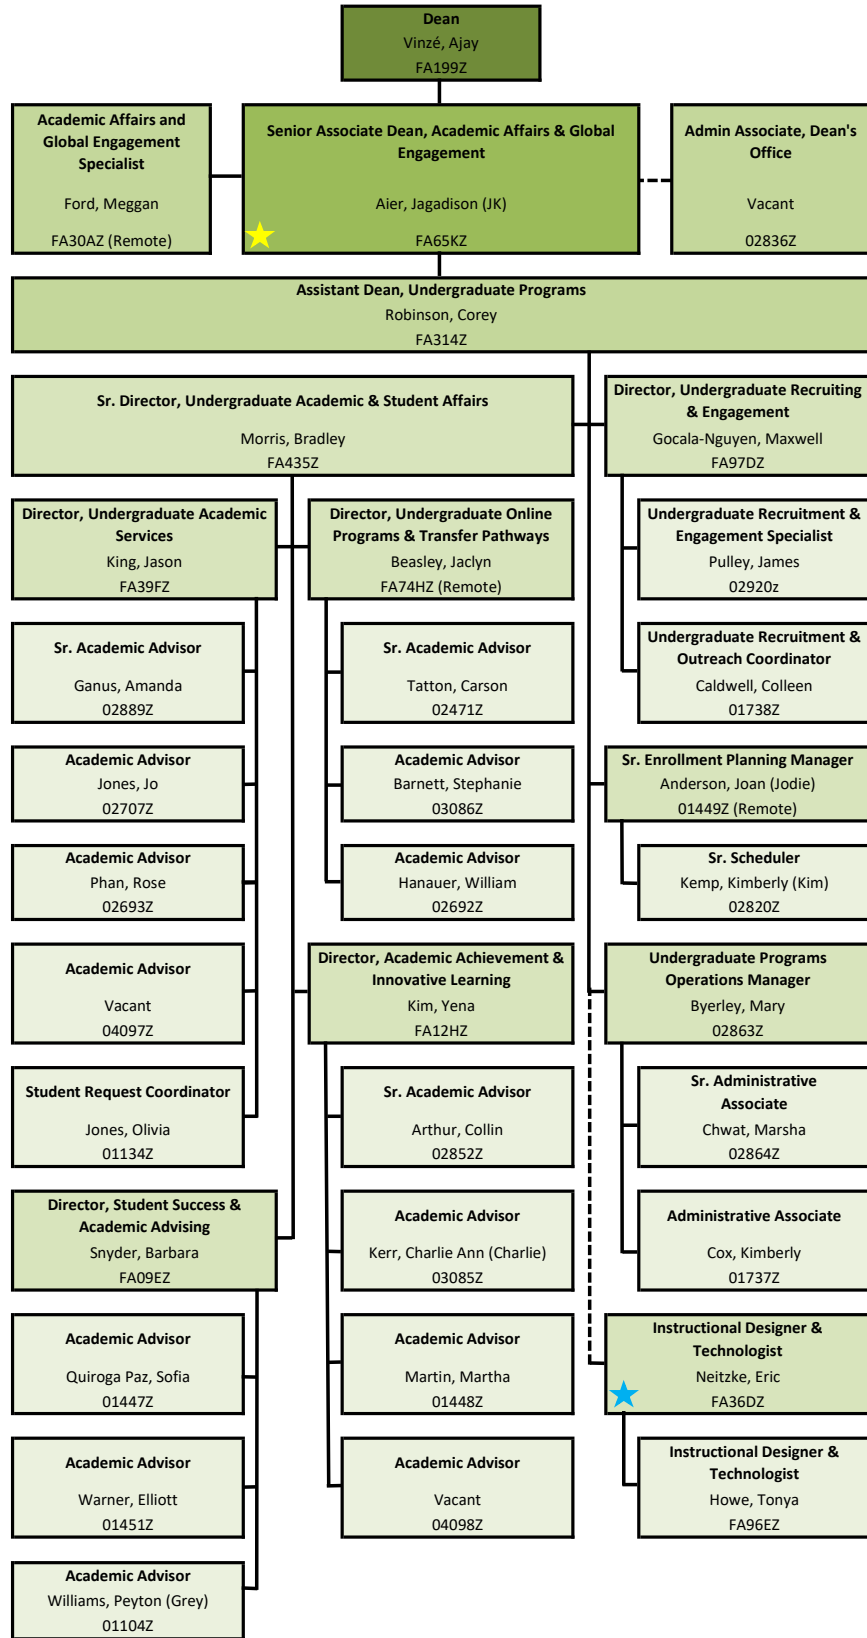

Costello College of Business

Yellow Star = Has an administrative assignment
 Blue Star = Has another supervisor
 Purple Star = Joint assignment with another unit

Costello College of Business - Administration

Yellow Star = Has an administrative assignment
 Blue Star = Has another supervisor
 Purple Star = Joint assignment with another unit

Costello College of Business - Administration

Yellow Star = Has an administrative assignment
 Blue Star = Has another supervisor
 Purple Star = Joint assignment with another unit

Costello College - Academic Programs & Student Services

Yellow Star = Has an administrative assignment
 Blue Star = Has another supervisor
 Purple Star = Joint assignment with another unit

Costello College of Business - Academic Programs and Student Services

Yellow Star = Has an administrative assignment
 Blue Star = Has another supervisor
 Purple Star = Joint assignment with another unit

Costello College of Business - Centers

**Costello College of Business - Faculty
(ACCT & FNAN Areas)**