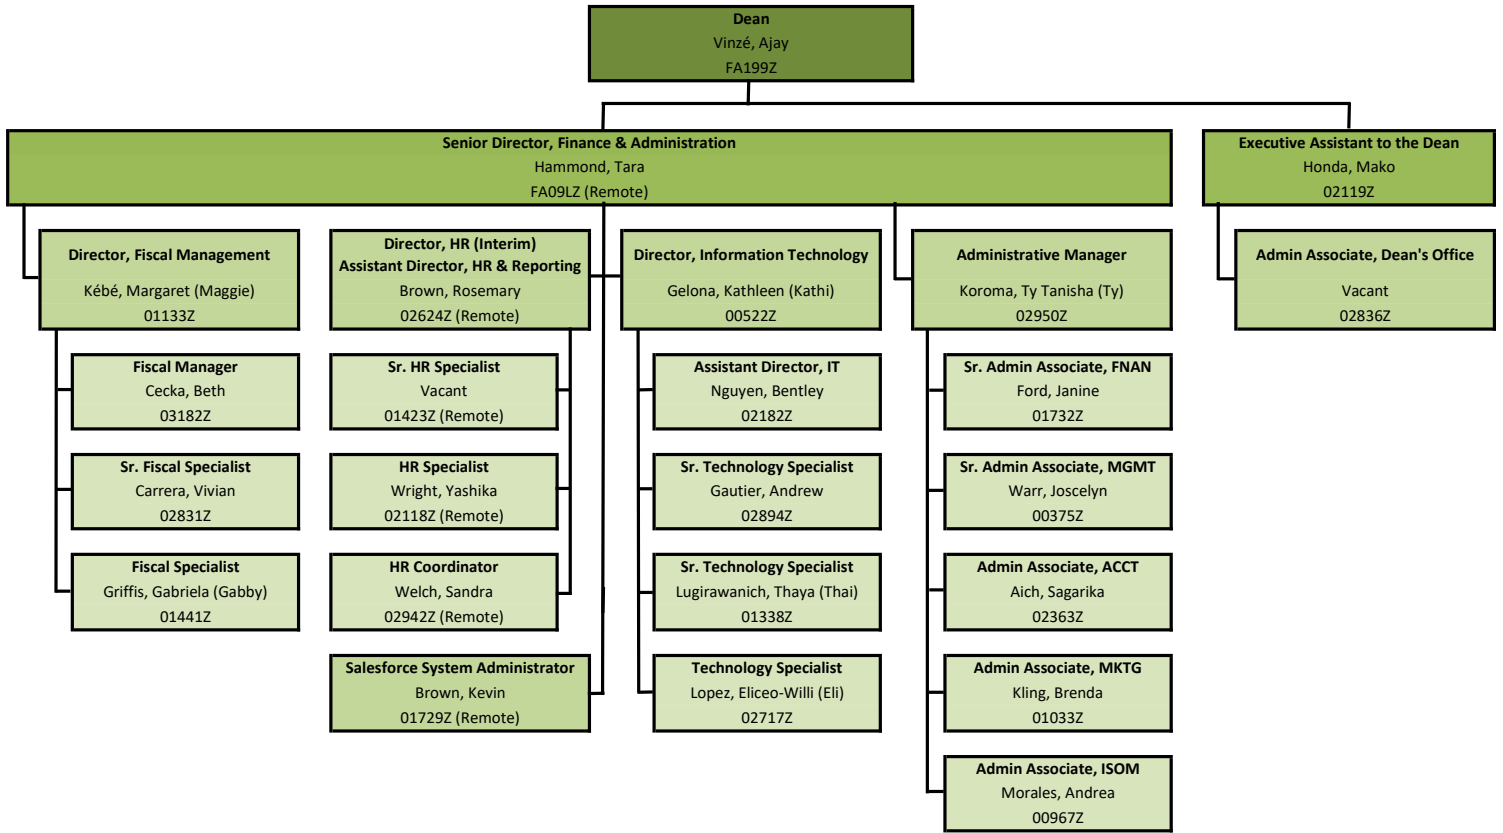

Costello College of Business

Yellow Star = Has an administrative assignment
 Blue Star = Has another supervisor
 Purple Star = Joint assignment with another unit

Costello College of Business - Administration

Yellow Star = Has an administrative assignment
 Blue Star = Has another supervisor
 Purple Star = Joint assignment with another unit

Costello College of Business - Administration

Yellow Star = Has an administrative assignment
 Blue Star = Has another supervisor
 Purple Star = Joint assignment with another unit

Costello College - Academic Programs & Student Services

Yellow Star = Has an administrative assignment
 Blue Star = Has another supervisor
 Purple Star = Joint assignment with another unit

Costello College of Business - Academic Programs and Student Services

Yellow Star = Has an administrative assignment
 Blue Star = Has another supervisor
 Purple Star = Joint assignment with another unit
 Faculty with Instructional in front of their title are term.