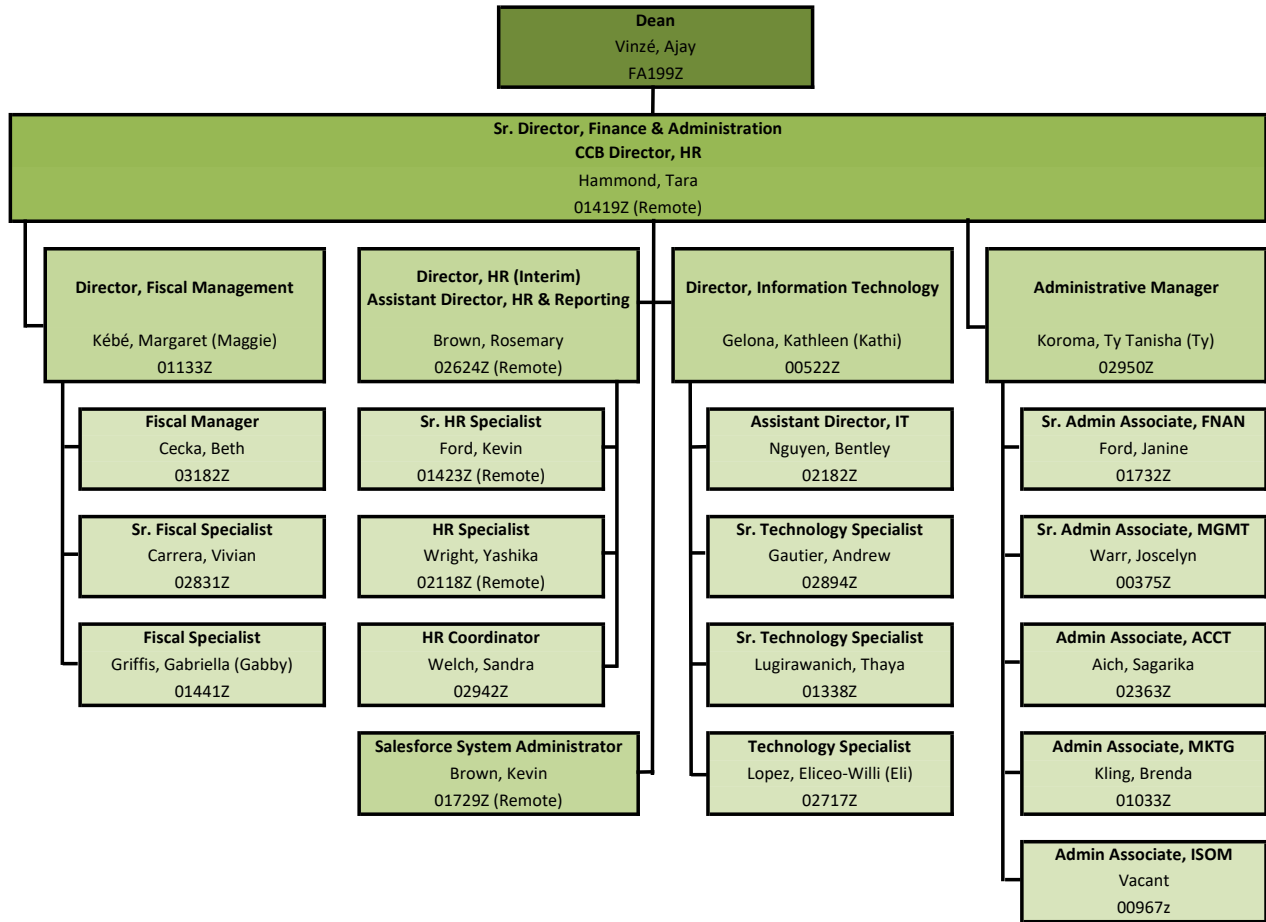

Costello College of Business

Yellow Star = Has an administrative assignment
Blue Star = Has another supervisor
Purple Star = Joint assignment with another unit

Costello College of Business - Administration

Yellow Star = Has an administrative assignment
 Blue Star = Has another supervisor
 Purple Star = Joint assignment with another unit

Costello College of Business - Administration

Yellow Star = Has an administrative assignment
 Blue Star = Has another supervisor
 Purple Star = Joint assignment with another unit