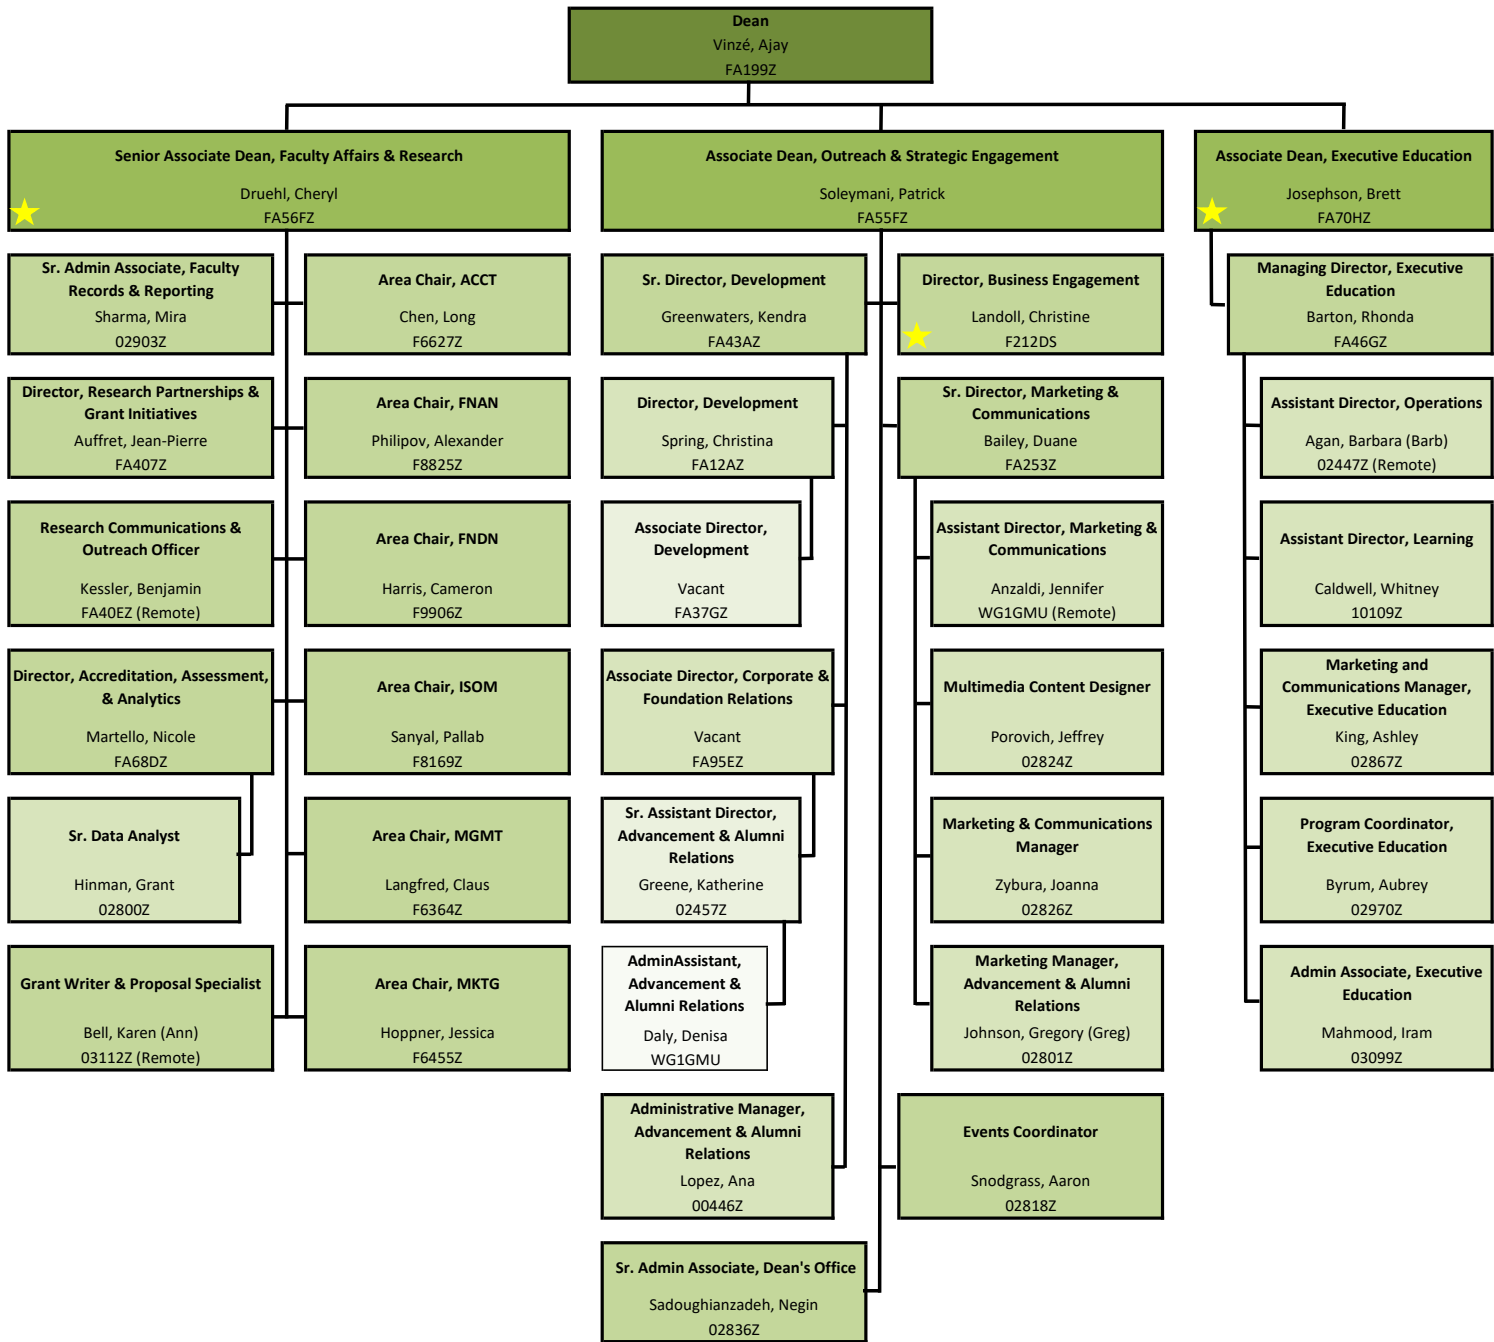

Costello College of Business

Yellow Star = Has an administrative assignment
Blue Star = Has another supervisor
Purple Star = Joint assignment with another unit

Costello College of Business - Administration

Yellow Star = Has an administrative assignment
 Blue Star = Has another supervisor
 Purple Star = Joint assignment with another unit

Costello College of Business - Administration

Yellow Star = Has an administrative assignment
 Blue Star = Has another supervisor
 Purple Star = Joint assignment with another unit

Costello College - Academic Programs & Student Services

Yellow Star = Has an administrative assignment
 Blue Star = Has another supervisor
 Purple Star = Joint assignment with another unit

Costello College of Business - Academic Programs and Student Services

Yellow Star = Has an administrative assignment
 Blue Star = Has another supervisor
 Purple Star = Joint assignment with another unit

Costello College of Business - Centers

Yellow Star = Has an administrative assignment
 Blue Star = Has another supervisor
 Purple Star = Joint assignment with another unit