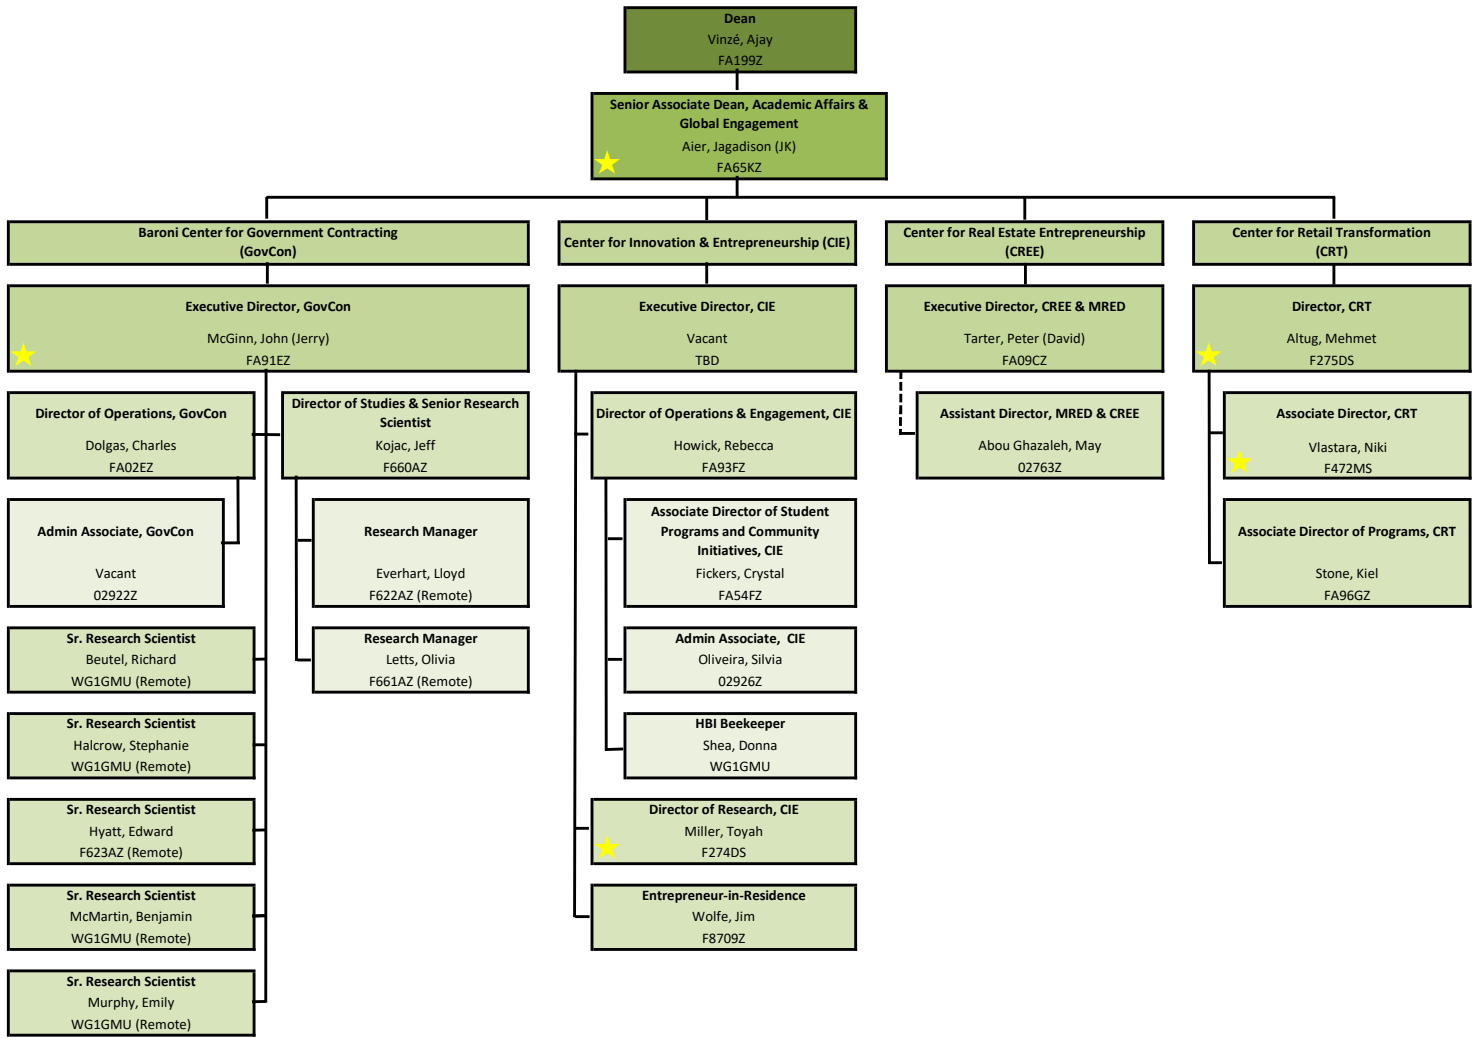

Yellow Star = Has an administrative assignment
 Blue Star = Has another supervisor
 Purple Star = Joint assignment with another unit

Costello College of Business - Administration

Yellow Star = Has an administrative assignment
 Blue Star = Has another supervisor
 Purple Star = Joint assignment with another unit

Costello College - Academic Programs & Student Services

Yellow Star = Has an administrative assignment
 Blue Star = Has another supervisor
 Purple Star = Joint assignment with another unit

Costello College of Business - Academic Programs and Student Services

Yellow Star = Has an administrative assignment
 Blue Star = Has another supervisor
 Purple Star = Joint assignment with another unit

Costello College of Business - Centers

Yellow Star = Has an administrative assignment
 Blue Star = Has another supervisor
 Purple Star = Joint assignment with another unit

**Costello College of Business - Faculty
(ACCT & FNAN Areas)**

Yellow Star = Has an administrative assignment
 Blue Star = Has another supervisor
 Purple Star = Joint assignment with another unit
 Assist. Prof., Assoc. Prof., Professor with Instructional in front of their title are term faculty.