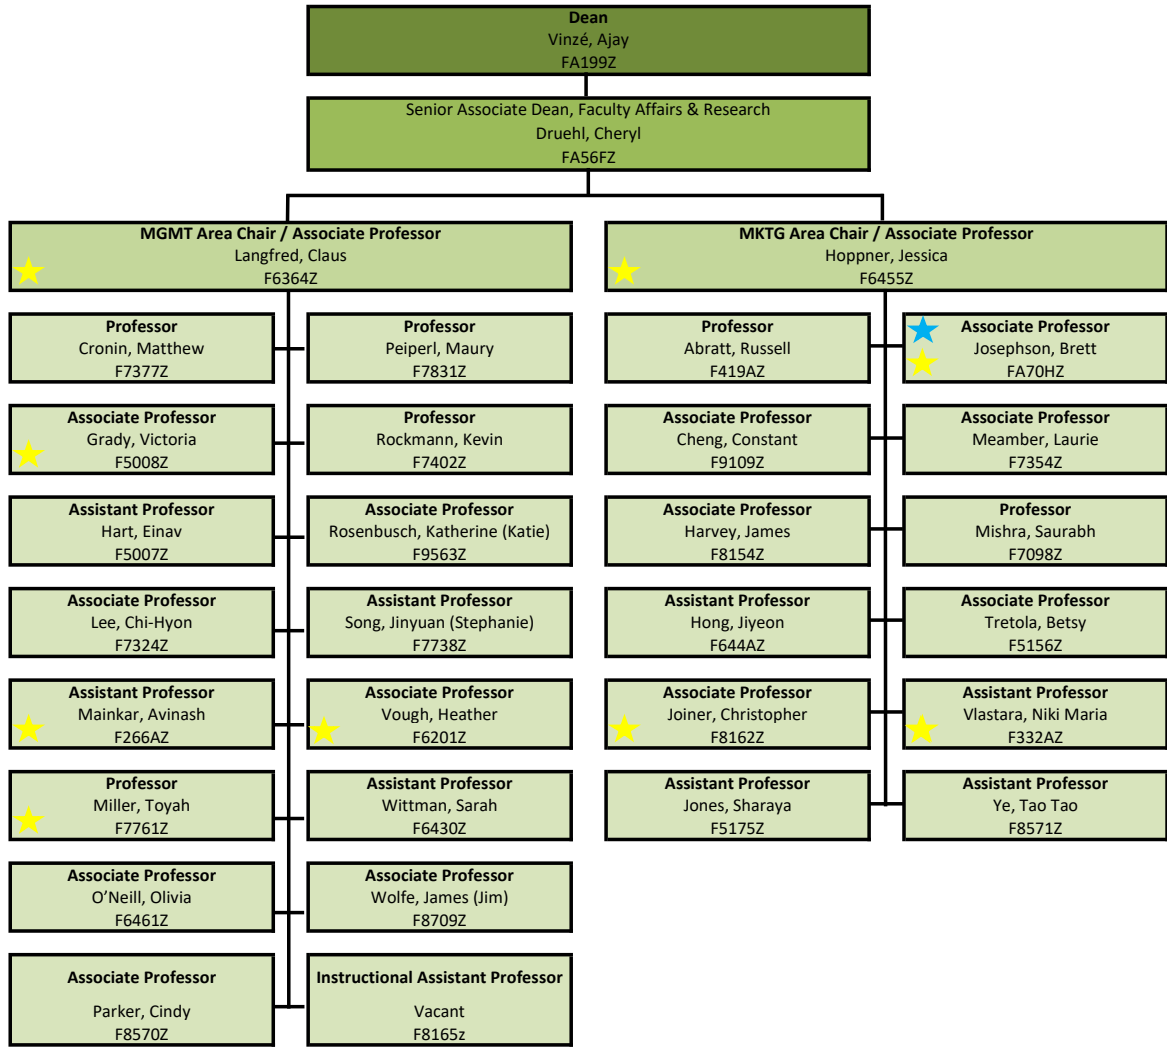

**Costello College of Business - Faculty
(MGMT & MKTG Areas)**

Yellow Star = Has an administrative assignment

Blue Star = Has another supervisor

Purple Star = Joint assignment with another unit

Assist. Prof., Assoc. Prof., Professor with Instructional in front of their title are term faculty.