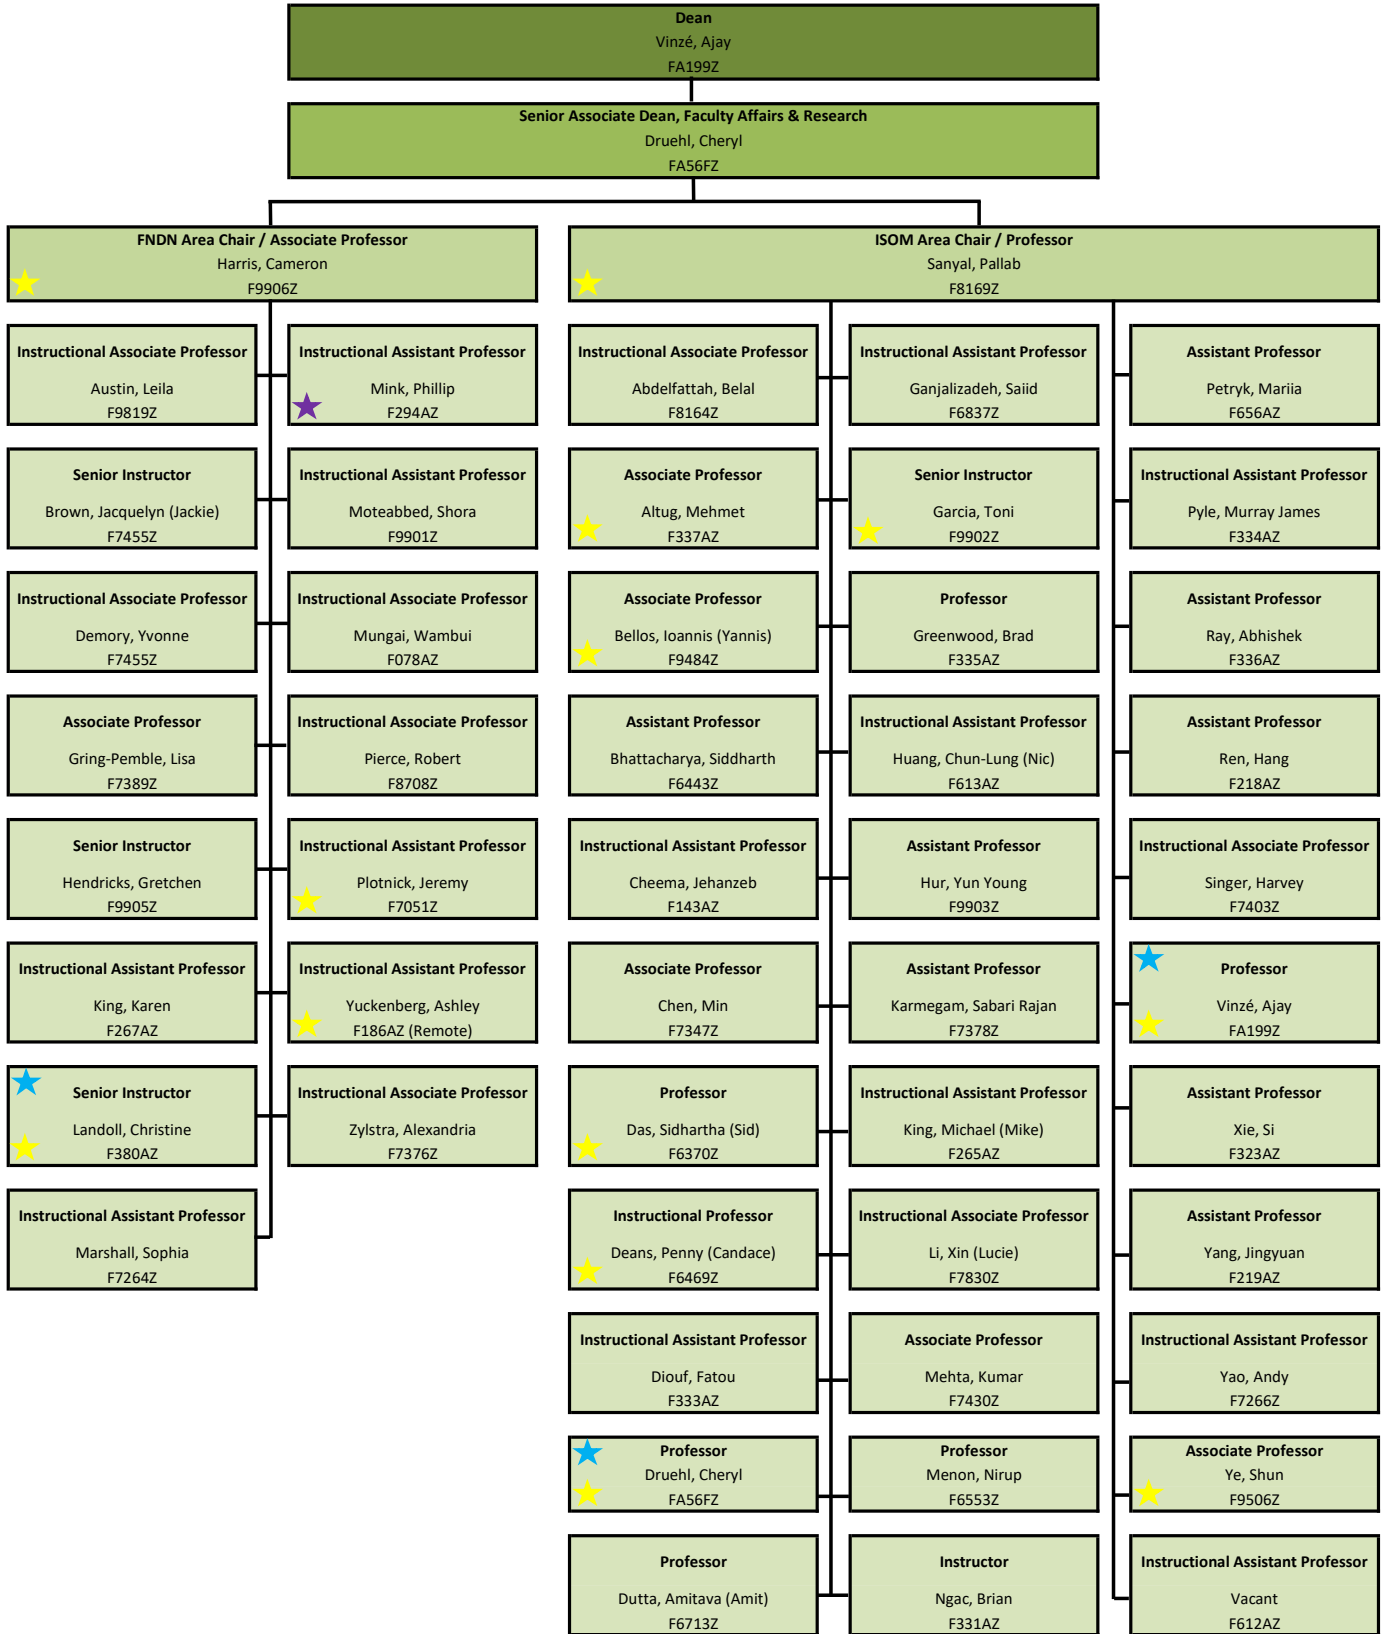

**Costello College of Business - Faculty
(FNDN & ISOM Areas)**

Yellow Star = Has an administrative assignment
Blue Star = Has another supervisor
Purple Star = Joint assignment with another unit
Assist. Prof., Assoc. Prof., Professor with Instructional in front of their title are term faculty.