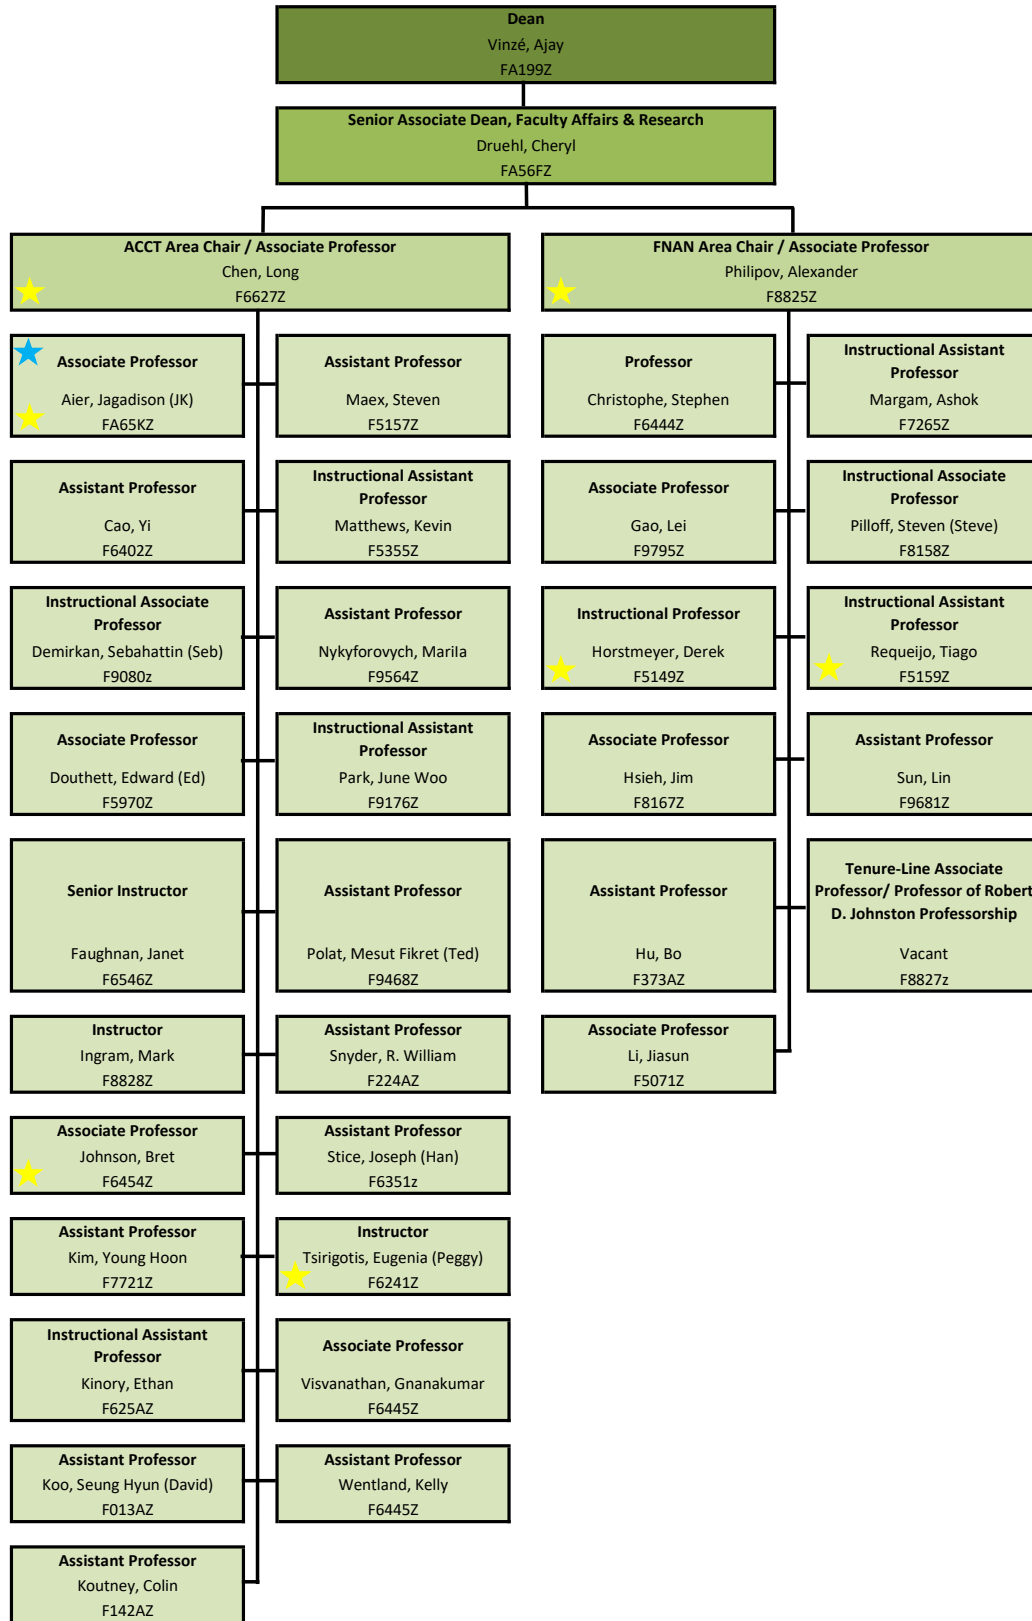

Yellow Star = Has an administrative assignment
 Blue Star = Has another supervisor
 Purple Star = Joint assignment with another unit

Costello College of Business - Administration

Yellow Star = Has an administrative assignment
 Blue Star = Has another supervisor
 Purple Star = Joint assignment with another unit

Costello College - Academic Programs & Student Services

Yellow Star = Has an administrative assignment
 Blue Star = Has another supervisor
 Purple Star = Joint assignment with another unit

Costello College of Business - Academic Programs and Student Services

Yellow Star = Has an administrative assignment
 Blue Star = Has another supervisor
 Purple Star = Joint assignment with another unit

Costello College of Business - Centers

Yellow Star = Has an administrative assignment
 Blue Star = Has another supervisor
 Purple Star = Joint assignment with another unit

**Costello College of Business - Faculty
(ACCT & FNAN Areas)**

Yellow Star = Has an administrative assignment
 Blue Star = Has another supervisor
 Purple Star = Joint assignment with another unit
 Assist. Prof., Assoc. Prof., Professor with Instructional in front of their title are term faculty.