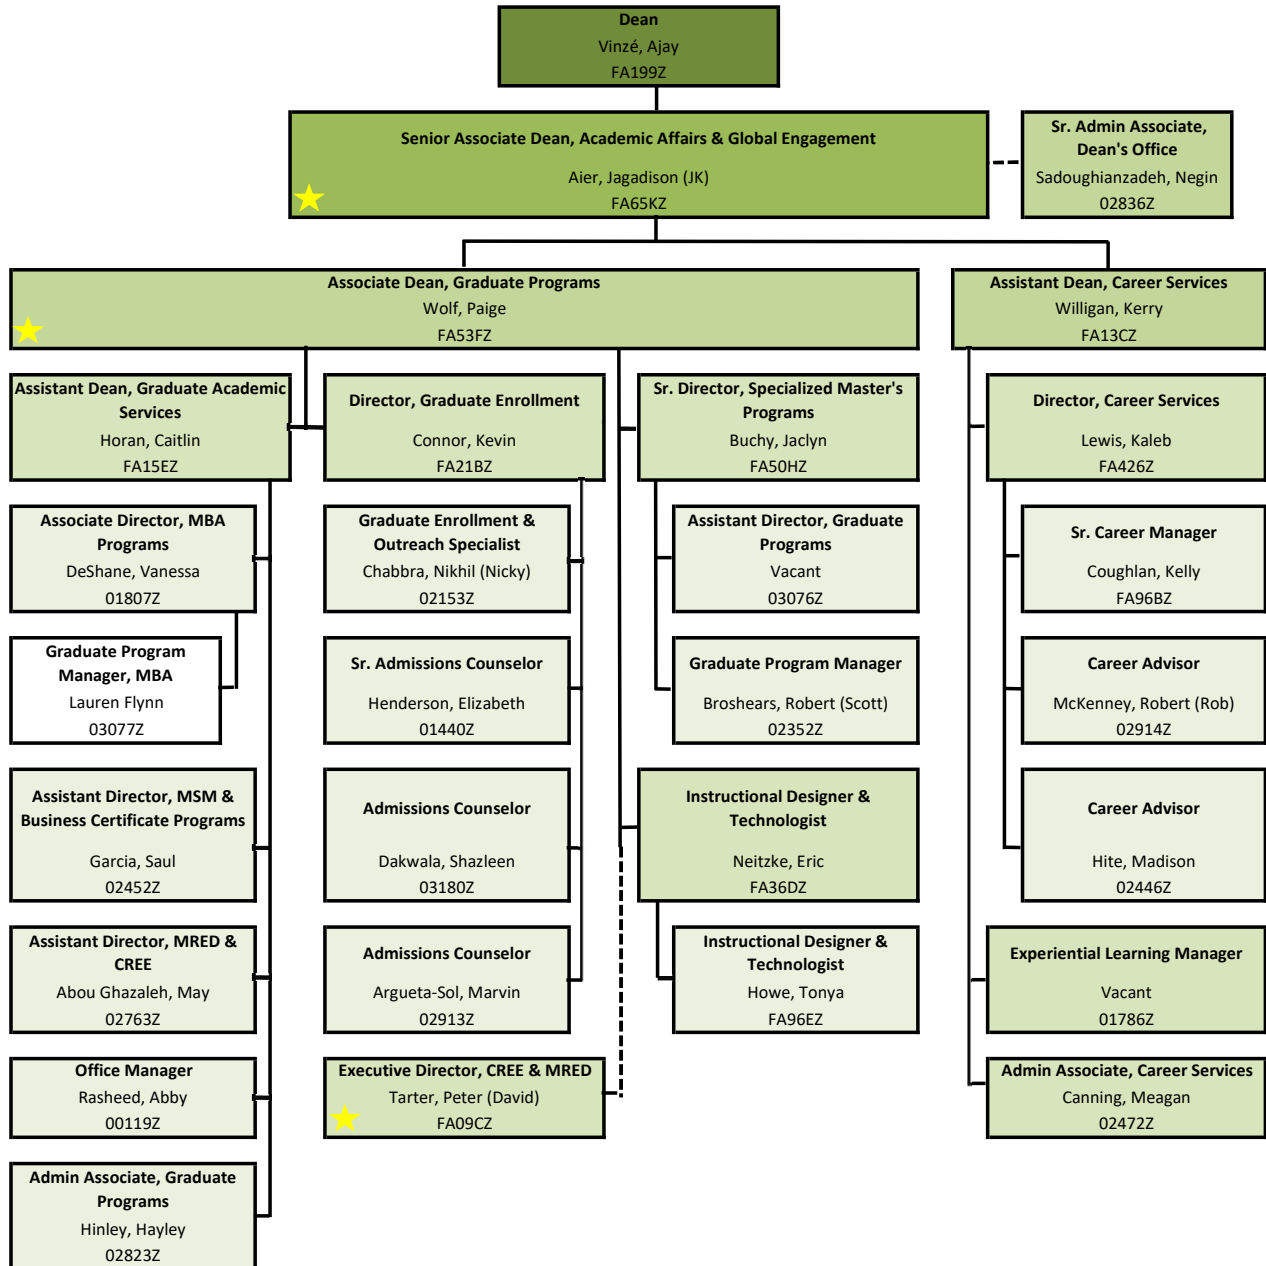

Costello College of Business

Yellow Star = Has an administrative assignment
Blue Star = Has another supervisor
Purple Star = Joint assignment with another unit

Costello College of Business - Administration

Yellow Star = Has an administrative assignment
 Blue Star = Has another supervisor
 Purple Star = Joint assignment with another unit

Costello College of Business - Administration

Yellow Star = Has an administrative assignment
 Blue Star = Has another supervisor
 Purple Star = Joint assignment with another unit

Costello College - Academic Programs & Student Services

Yellow Star = Has an administrative assignment
 Blue Star = Has another supervisor
 Purple Star = Joint assignment with another unit

Costello College of Business - Academic Programs and Student Services

Yellow Star = Has an administrative assignment
 Blue Star = Has another supervisor
 Purple Star = Joint assignment with another unit

Costello College of Business - Centers

Yellow Star = Has an administrative assignment
 Blue Star = Has another supervisor
 Purple Star = Joint assignment with another unit