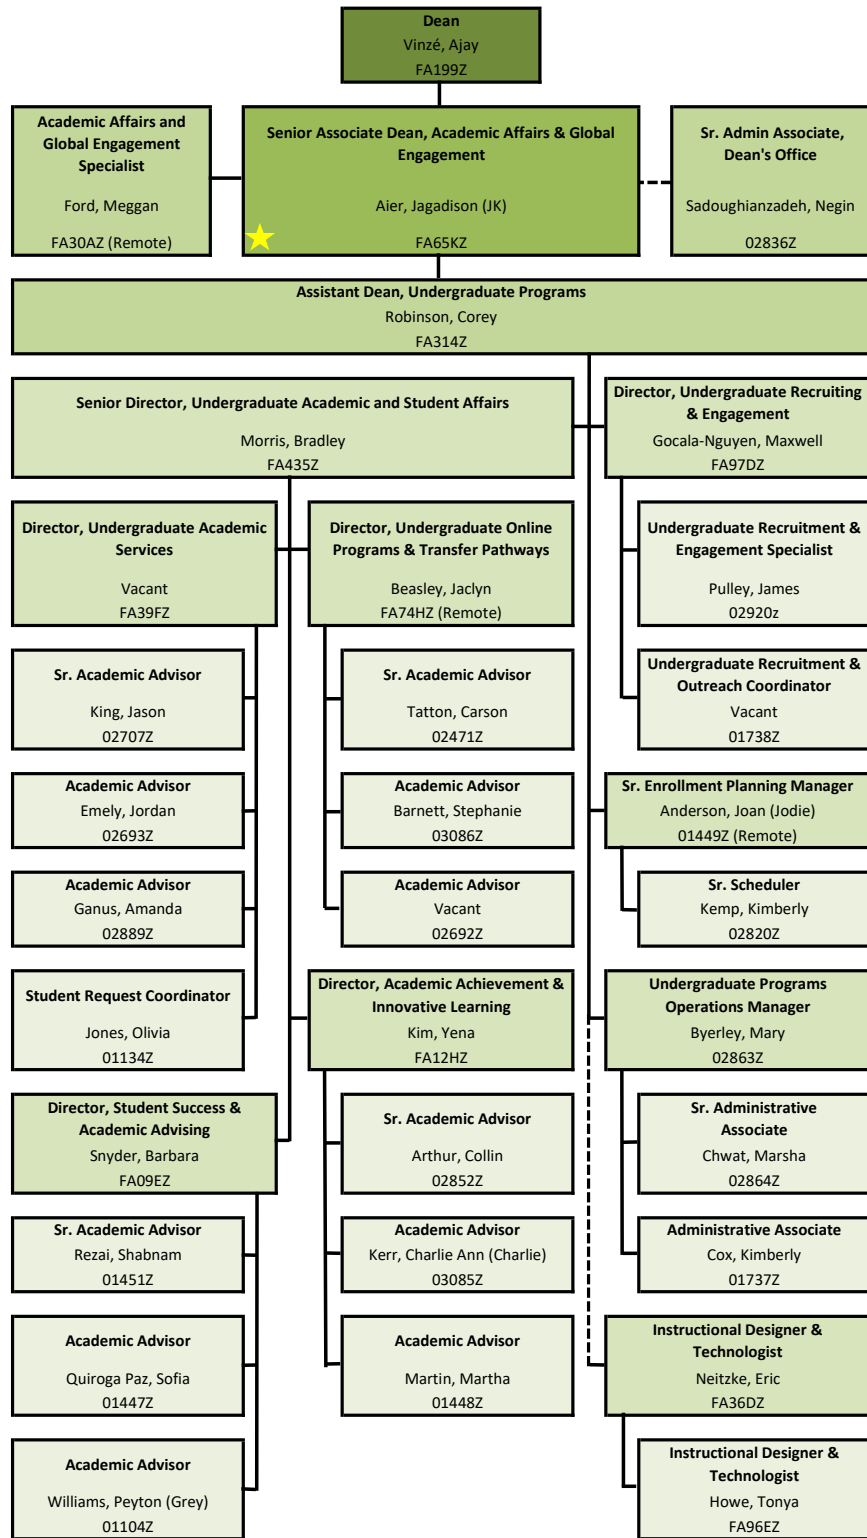

Costello College of Business

Yellow Star = Has an administrative assignment
Blue Star = Has another supervisor
Purple Star = Joint assignment with another unit

Costello College of Business - Administration

Yellow Star = Has an administrative assignment
 Blue Star = Has another supervisor
 Purple Star = Joint assignment with another unit

Costello College of Business - Administration

Yellow Star = Has an administrative assignment
 Blue Star = Has another supervisor
 Purple Star = Joint assignment with another unit

Costello College - Academic Programs & Student Services

Yellow Star = Has an administrative assignment
 Blue Star = Has another supervisor
 Purple Star = Joint assignment with another unit

Costello College of Business - Academic Programs and Student Services